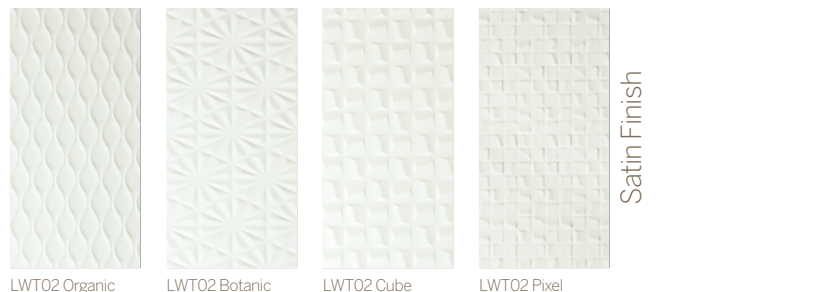

Crossville® Simpatico Waterfall Display

Program Includes:

- ▶ Waterfall Display
- ▶ Simpatico Package Sets: Tiles come as singles.
- ▶ Footprint: with tile, 61" high, 27" deep, 16" wide

Item Codes:

- ▶ Display Code: **CVL-1224DISPLAY**
- ▶ Waterfall Simpatico Package A Code: **EL-SMPTCOPKG-A** includes:
 - 1 EA. LWT02.11224S
 - 1 EA. LWT03.11224S
 - 1 EA. LWT06.11224S
 - 1 EA. LWT17.11224S
 - 1 EA. LWT18.11224S
- ▶ Waterfall Simpatico Package B Code: **EL-SMPTCOPKG-B** includes:
 - 1 EA. LWT02.11224G
 - 1 EA. LWT03.11224G
 - 1 EA. LWT06.11224G
 - 1 EA. LWT17.11224G
 - 1 EA. LWT18.11224G
- ▶ Waterfall Simpatico Package C Code: **EL-SMPTCOPKG-C** includes:
 - 1 EA. LWT14.11224G
 - 1 EA. LWT21.11224G
 - 1 EA. LWT22.11224G
 - 1 EA. LWT23.11224G
- ▶ Waterfall Simpatico Package D Code: **EL-SMPTCOPKG-D** includes:
 - 1 EA. LWT02.11224S
 - 1 EA. LWT02.11224S
 - 1 EA. LWT02.11224S
 - 1 EA. LWT02.11224S
- ▶ Waterfall Simpatico Package E Code: **EL-SMPTCOPKG-E** includes:
 - 1 EA. LWT02.11224G
 - 1 EA. LWT02.11224G
 - 1 EA. LWT02.11224G
 - 1 EA. LWT02.11224G

Note: The display is designed to hold 15 SKUs allowing for additional tile to be added if desired

EL-SMPTCOPKG-A Simpatico Loose Tile Package A

EL-SMPTCOPKG-B Simpatico Loose Tile Package B

EL-SMPTCOPKG-C Simpatico Loose Tile Package C

EL-SMPTCOPKG-D Simpatico Loose Tile Package D

EL-SMPTCOPKG-E Simpatico Loose Tile Package E