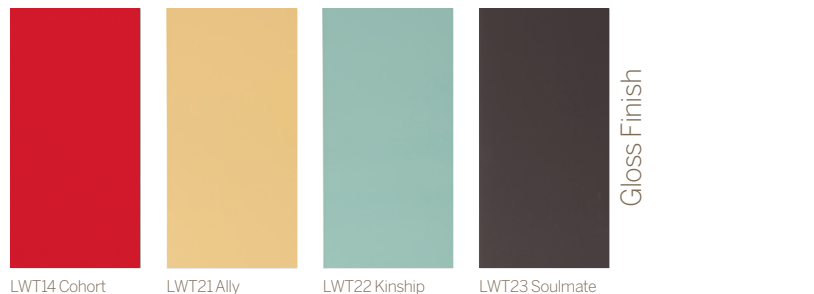

Crossville® Simpatico Waterfall Display

Program Includes:

- ▶ Waterfall Display
- ▶ Simpatico Package Sets: Tiles come as singles.
- ▶ Footprint: with tile, 61" high, 27" deep, 16" wide

Item Codes:

- ▶ Display Code: **CVL-1224DISPLAY**
- ▶ Waterfall Simpatico Package A Code: **EL-SMPTCOPKG-A** includes:
 - 1 EA. LWT02.11224S
 - 1 EA. LWT03.11224S
 - 1 EA. LWT06.11224S
 - 1 EA. LWT17.11224S
 - 1 EA. LWT18.11224S
- ▶ Waterfall Simpatico Package B Code: **EL-SMPTCOPKG-B** includes:
 - 1 EA. LWT02.11224G
 - 1 EA. LWT03.11224G
 - 1 EA. LWT06.11224G
 - 1 EA. LWT17.11224G
 - 1 EA. LWT18.11224G
- ▶ Waterfall Simpatico Package C Code: **EL-SMPTCOPKG-C** includes:
 - 1 EA. LWT14.11224G
 - 1 EA. LWT21.11224G
 - 1 EA. LWT22.11224G
 - 1 EA. LWT23.11224G
- ▶ Waterfall Simpatico Package D Code: **EL-SMPTCOPKG-D** includes:
 - 1 EA. LWT02.11224S
 - 1 EA. LWT02.11224S
 - 1 EA. LWT02.11224S
 - 1 EA. LWT02.11224S
- ▶ Waterfall Simpatico Package E Code: **EL-SMPTCOPKG-E** includes:
 - 1 EA. LWT02.11224G
 - 1 EA. LWT02.11224G
 - 1 EA. LWT02.11224G
 - 1 EA. LWT02.11224G

Note: The display is designed to hold 15 SKUs allowing for additional tile to be added if desired

EL-SMPTCOPKG-A Simpatico Loose Tile Package A

EL-SMPTCOPKG-B Simpatico Loose Tile Package B

EL-SMPTCOPKG-C Simpatico Loose Tile Package C