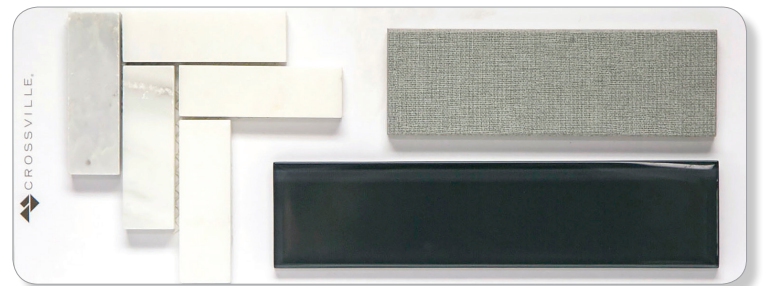

## Crossville Groove Glass Accent Jewelry Cards

JC-GROOVE1-15

JC-GROOVE2-15

JC-GROOVE3-15

Three 5 x 13 Groove Glass Jewelry Cards show the available shapes of tiles along with coordinating tiles from other series.

- ▶ 3 total product cards –size 5 x 13
- ▶ Sold as Set, list \$20.00

**To order your SET of Groove Glass Jewelry cards use code CVL-GROOVE-15**