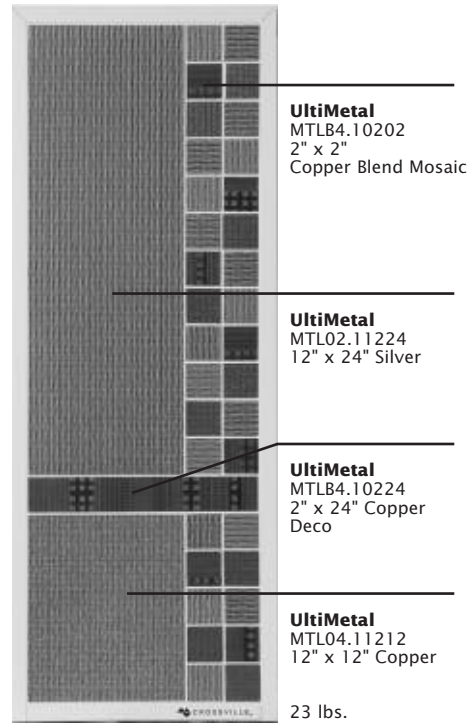

INSPIRE

ULTIMETAL

INS-ULT11-09

INS-ULT12-09

- 13-7/8" x 37-1/4" panels feature Crossville's UltiMetal series
- Tile is mounted in attractive patterns and designs to emulate possible floor and wall combinations
- Panel backs include information on sizes, colors, trim and technical data
- Panels sold individually

Back of
Display
Panel

INSPIRE

ULTIMETAL

INS-ULT11-09

INS-ULT12-09