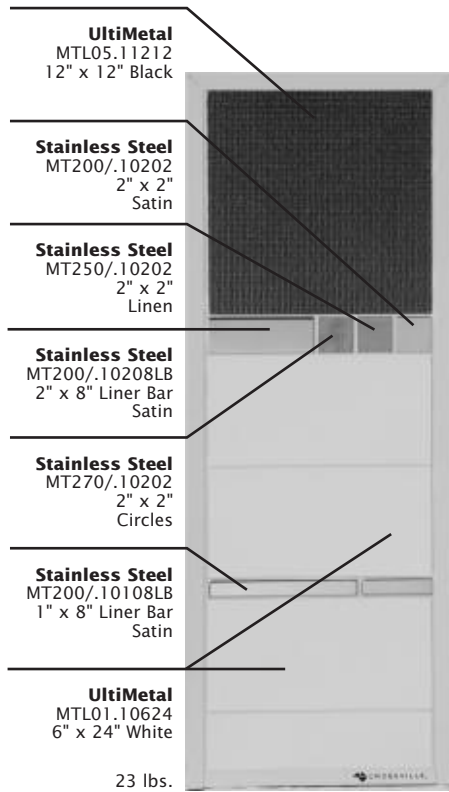

INSPIRE

ULTIMETAL

INS-ULT11-09

INS-ULT12-09

- 13-7/8" x 37-1/4" panels feature Crossville's UltiMetal series
- Tile is mounted in attractive patterns and designs to emulate possible floor and wall combinations
- Panel backs include information on sizes, colors, trim and technical data
- Panels sold individually

Back of
Display
Panel

INSPIRE

ULTIMETAL

INS-ULT11-09

INS-ULT12-09