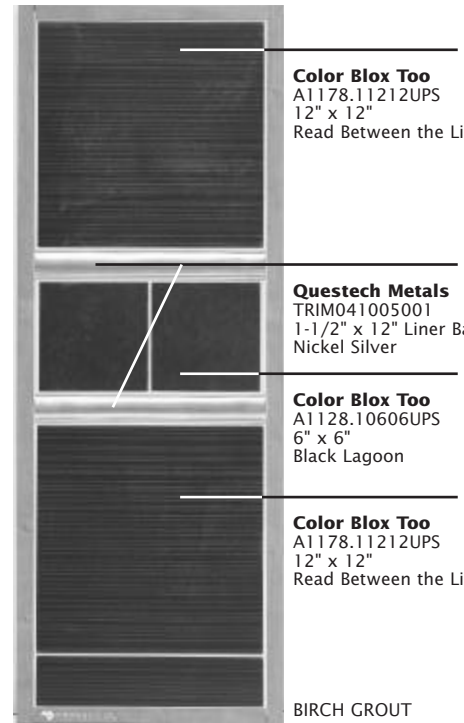

INS-FBINCBT2-07

Color Blox Too
A1126.10606UPS
6" x 6"
Grey Matter

Old World Metals
TILE413060011
3" x 6"
Antique Silver Matte

Chemistry
TILE393050011
2" x 2" Dot
Zinc

Color Blox Too
A1176.10606UPS
6" x 6"
Tabby Cat

BIRCH GROUT

INS-FBINCBT3-07

Color Blox Too
A1178.11212UPS
12" x 12"
Read Between the Lines

Questech Metals
TRIM041005001
1-1/2" x 12" Liner Bar
Nickel Silver

Color Blox Too
A1128.10606UPS
6" x 6"
Black Lagoon

Color Blox Too
A1178.11212UPS
12" x 12"
Read Between the Lines

BIRCH GROUT

INS-FBINCBT4-07