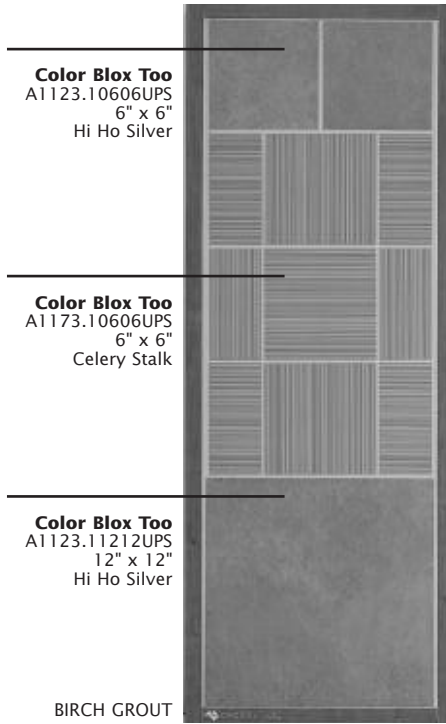

INSPIRE

COLOR BLOX TOO

INS-FBINCBT1-07

INS-FBINCBT2-07

INS-FBINCBT3-07

INS-FBINCBT4-07

- 13-7/8" x 37-1/4" panels feature choice Crossville products in multiple sizes
- Tile is mounted in attractive patterns and designs to emulate possible floor and wall combinations
- Panel backs include information on sizes, colors, trim and technical data
- Rich, solid-wood frame
- Wooden stand allows boards to be displayed in cascading order
- Display's footprint is 15" x 34" deep
- Sold in sets only

Back of
Display
Panel

Color Blox Too
A1123.10606UPS
6" x 6"
Hi Ho Silver

Color Blox Too
A1173.10606UPS
6" x 6"
Celery Stalk

Color Blox Too
A1123.11212UPS
12" x 12"
Hi Ho Silver

BIRCH GROUT

INS-FBINCBT1-07

Color Blox Too
A1127.10606UPS
6" x 6"
Powdered Sugar

Illuminescence Glass
WC82.10101
1" x 1"
Cristal

Color Blox Too
A1177.11212UPS
12" x 12"
Satin Sheets

Illuminescence Glass
WC82.10101
1" x 1"
Cristal

Color Blox Too
A1127.10606UPS
6" x 6"
Powdered Sugar

SNOW WHITE GROUT

Color Blox Too
A1178.11212UPS
12" x 12"
Read Between the Lines

BIRCH GROUT

INS-FBINCBT4-07