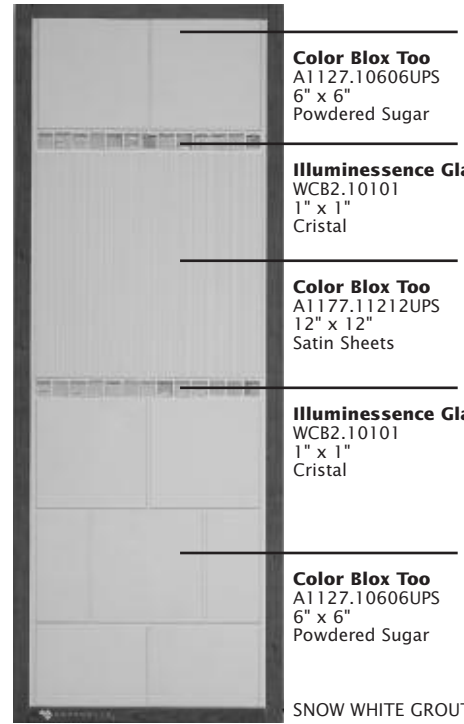

INSPIRE

COLOR BLOX TOO

INS-FBINCBT1-07

INS-FBINCBT2-07

INS-FBINCBT3-07

INS-FBINCBT4-07

- 13-7/8" x 37-1/4" panels feature choice Crossville products in multiple sizes
- Tile is mounted in attractive patterns and designs to emulate possible floor and wall combinations
- Panel backs include information on sizes, colors, trim and technical data
- Rich, solid-wood frame
- Wooden stand allows boards to be displayed in cascading order
- Display's footprint is 15" x 34" deep
- Sold in sets only

Back of
Display
Panel

Color Blox Too
A1123.10606UPS
6" x 6"
Hi Ho Silver

Color Blox Too
A1173.10606UPS
6" x 6"
Celery Stalk

Color Blox Too
A1123.11212UPS
12" x 12"
Hi Ho Silver

BIRCH GROUT

INS-FBINCBT1-07

Color Blox Too
A1127.10606UPS
6" x 6"
Powdered Sugar

Illuminescence Glass
WC82.10101
1" x 1"
Cristal

Color Blox Too
A1177.11212UPS
12" x 12"
Satin Sheets

Illuminescence Glass
WC82.10101
1" x 1"
Cristal

Color Blox Too
A1127.10606UPS
6" x 6"
Powdered Sugar

SNOW WHITE GROUT

INS-FBINCBT2-07

Color Blox Too
A1126.10606UPS
6" x 6"
Grey Matter

Old World Metals
TILE413060011
3" x 6"
Antique Silver Matte

Chemistry
TILE393050011
2" x 2" Dot
Zinc

Color Blox Too
A1176.10606UPS
6" x 6"
Tabby Cat