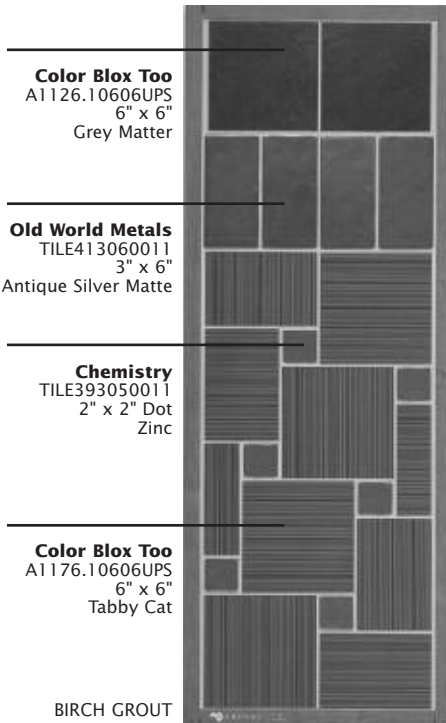

INSPIRE

COLOR BLOX TOO

INS-FBINCBT1-07

INS-FBINCBT2-07

INS-FBINCBT3-07

INS-FBINCBT4-07

- 13-7/8" x 37-1/4" panels feature choice Crossville products in multiple sizes
- Tile is mounted in attractive patterns and designs to emulate possible floor and wall combinations
- Panel backs include information on sizes, colors, trim and technical data
- Rich, solid-wood frame
- Wooden stand allows boards to be displayed in cascading order
- Display's footprint is 15" x 34" deep
- Sold in sets only

Illuminescence Glass
WC82.10101
1" x 1"
Cristal

Color Blox Too
A1177.11212UPS
12" x 12"
Satin Sheets

Illuminescence Glass
WC82.10101
1" x 1"
Cristal

Color Blox Too
A1127.10606UPS
6" x 6"
Powdered Sugar

SNOW WHITE GROUT

INS-FBINCBT2-07

Color Blox Too
A1126.10606UPS
6" x 6"
Grey Matter

Old World Metals
TILE413060011
3" x 6"
Antique Silver Matte

Chemistry
TILE393050011
2" x 2" Dot
Zinc

Color Blox Too
A1176.10606UPS
6" x 6"
Tabby Cat

BIRCH GROUT

INS-FBINCBT3-07

Color Blox Too
A1178.11212UPS
12" x 12"
Read Between the Lines

Questech Metals
TRIM041005001
1-1/2" x 12" Liner Bar
Nickel Silver

Color Blox Too
A1128.10606UPS
6" x 6"
Black Lagoon